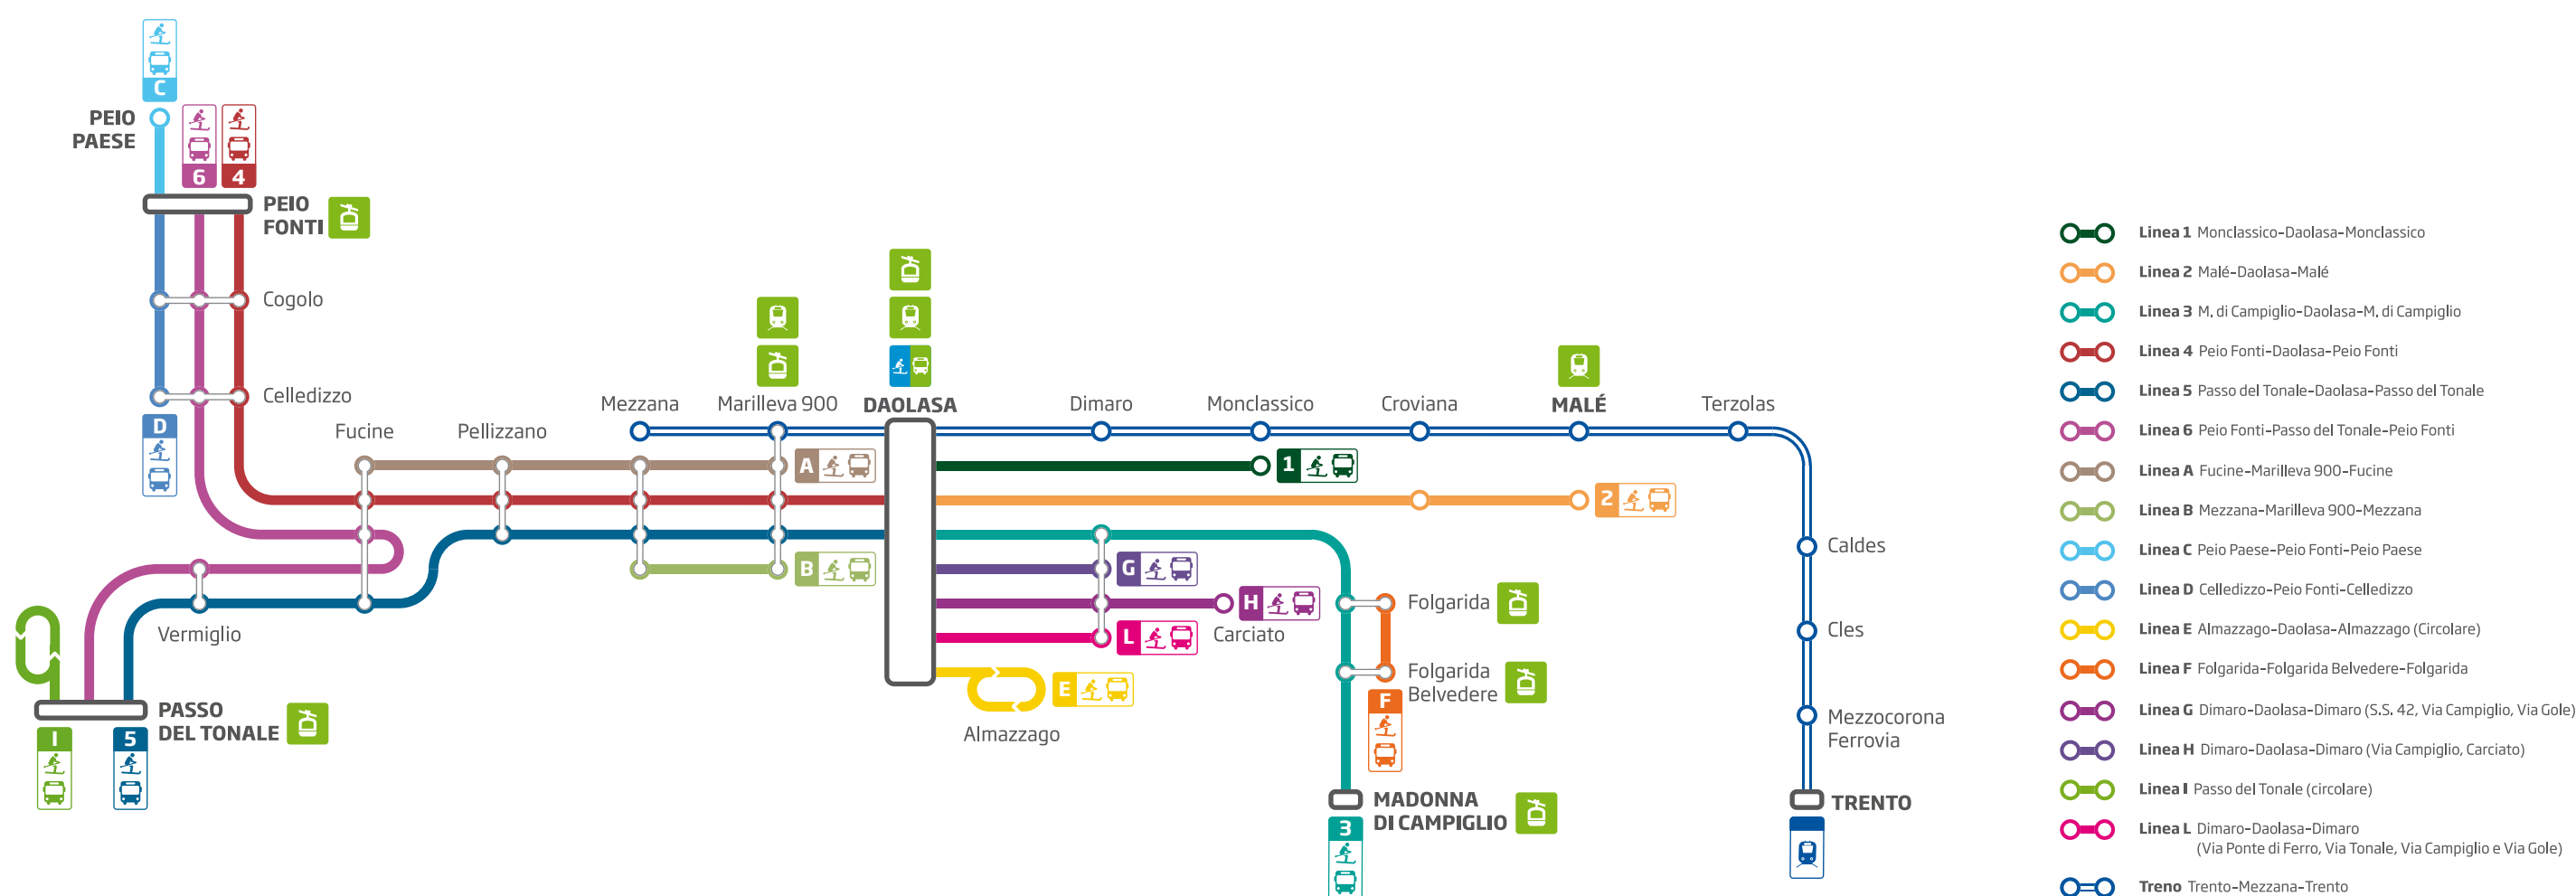

find your skibus

4 5 A

- **Linea 1** Monclassico-Daolasa-Monclassico
- **Linea 2** Malé-Daolasa-Malé
- **Linea 3** M. di Campiglio-Daolasa-M. di Campiglio
- **Linea 4** Peio Fonti-Daolasa-Peio Fonti
- **Linea 5** Passo del Tonale-Daolasa-Passo del Tonale
- **Linea 6** Peio Fonti-Passo del Tonale-Peio Fonti
- **Linea A** Fucine-Marilleva 900-Fucine
- **Linea B** Mezzana-Marilleva 900-Mezzana
- **Linea C** Peio Paese-Peio Fonti-Peio Paese
- **Linea D** Celledizzo-Peio Fonti-Celledizzo
- **Linea E** Almazzago-Daolasa-Almazzago (Circolare)
- **Linea F** Folgarida-Folgarida Belvedere-Folgarida
- **Linea G** Dimaro-Daolasa-Dimaro (S.S. 42, Via Campiglio, Via Gole)
- **Linea H** Dimaro-Daolasa-Dimaro (Via Campiglio, Carciato)
- **Linea I** Passo del Tonale (circolare)
- **Linea L** Dimaro-Daolasa-Dimaro (Via Ponte di Ferro, Via Tonale, Via Campiglio e Via Gole)
- **Treno** Trento-Mezzana-Trento

find your timetable

4 Peio Fonti – Cogolo Fucine – Daolasa

Peio Fonti – Funivia	08:50	10:22	12:10	15:05	16:42	18:27
Peio Fonti – Bivio Val di Sole	08:53	10:25	12:13	15:08	16:45	18:30
Cogolo – Municipio	08:56	10:28	12:16	15:11	16:48	18:33
Cogolo – Skilift Biancaneve	08:57	10:29	12:17	15:12	16:49	18:34
Cogolo – Centro	09:00	10:32	12:20	15:15	16:52	18:37
Celledizzo – Bivio	09:02	10:34	12:22	15:17	16:54	18:39
Comasine – Bivio	09:04	10:36	-	15:19	16:56	18:41
Celentino – Bivio	09:05	10:37	-	15:20	16:57	18:42
Fucine – Trentino Trasporti	09:11	10:43	-	15:26	17:03	18:48
Ossana – Municipio	09:13	10:45	-	15:28	17:05	-
Cusiano – Enaip	09:15	10:47	-	15:30	17:07	-
Pellizzano – Centro	09:17	10:49	-	15:32	17:09	-
Mezzana – Maso dei Saporì	09:20	10:52	-	15:35	17:12	-
Mezzana – Palace Hotel Ravelli	09:21	10:53	-	15:36	17:13	-
Mezzana – Salvadori	09:22	10:54	-	15:37	17:14	-
Marilleva 900 – Piazzale Hotel	09:25	10:57	-	15:40	17:17	-
Daolasa – Funivia & Hub	09:32	11:04	-	15:47	17:24	-